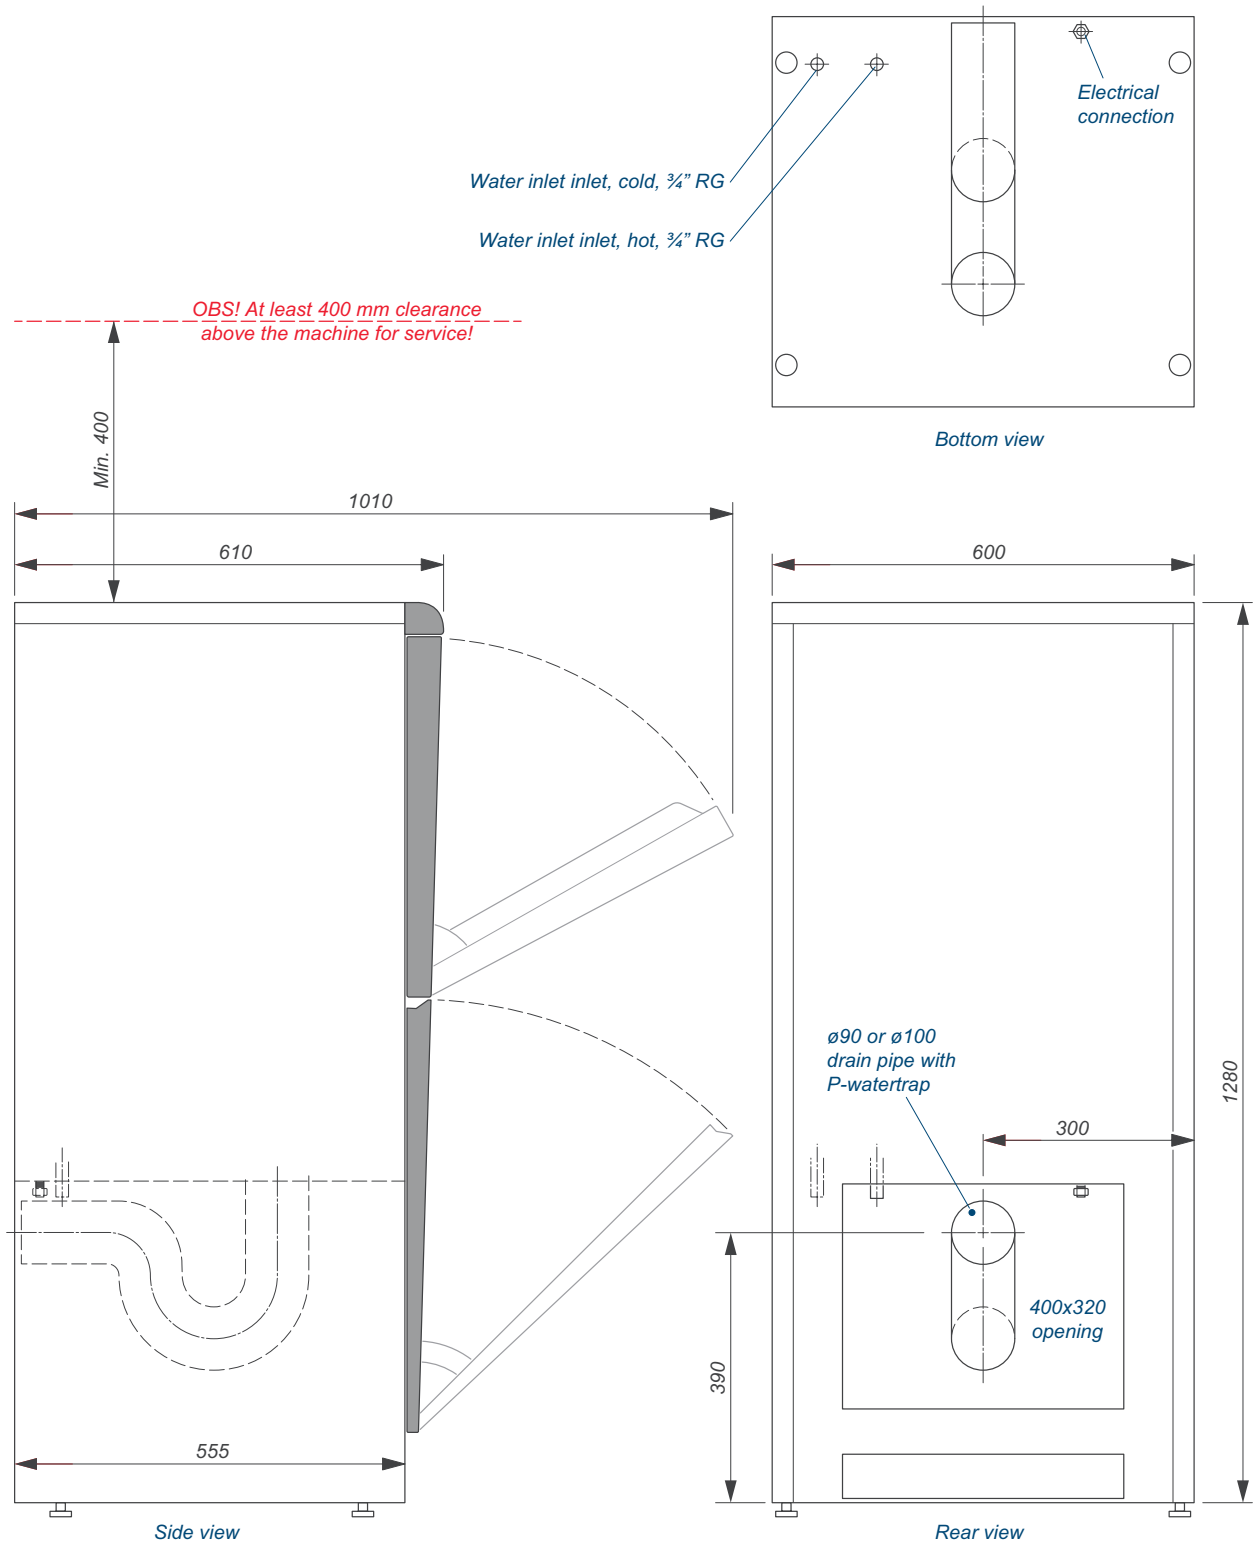

Dimensional sketch: BWD 733 floor-mounted

All measurements in mm