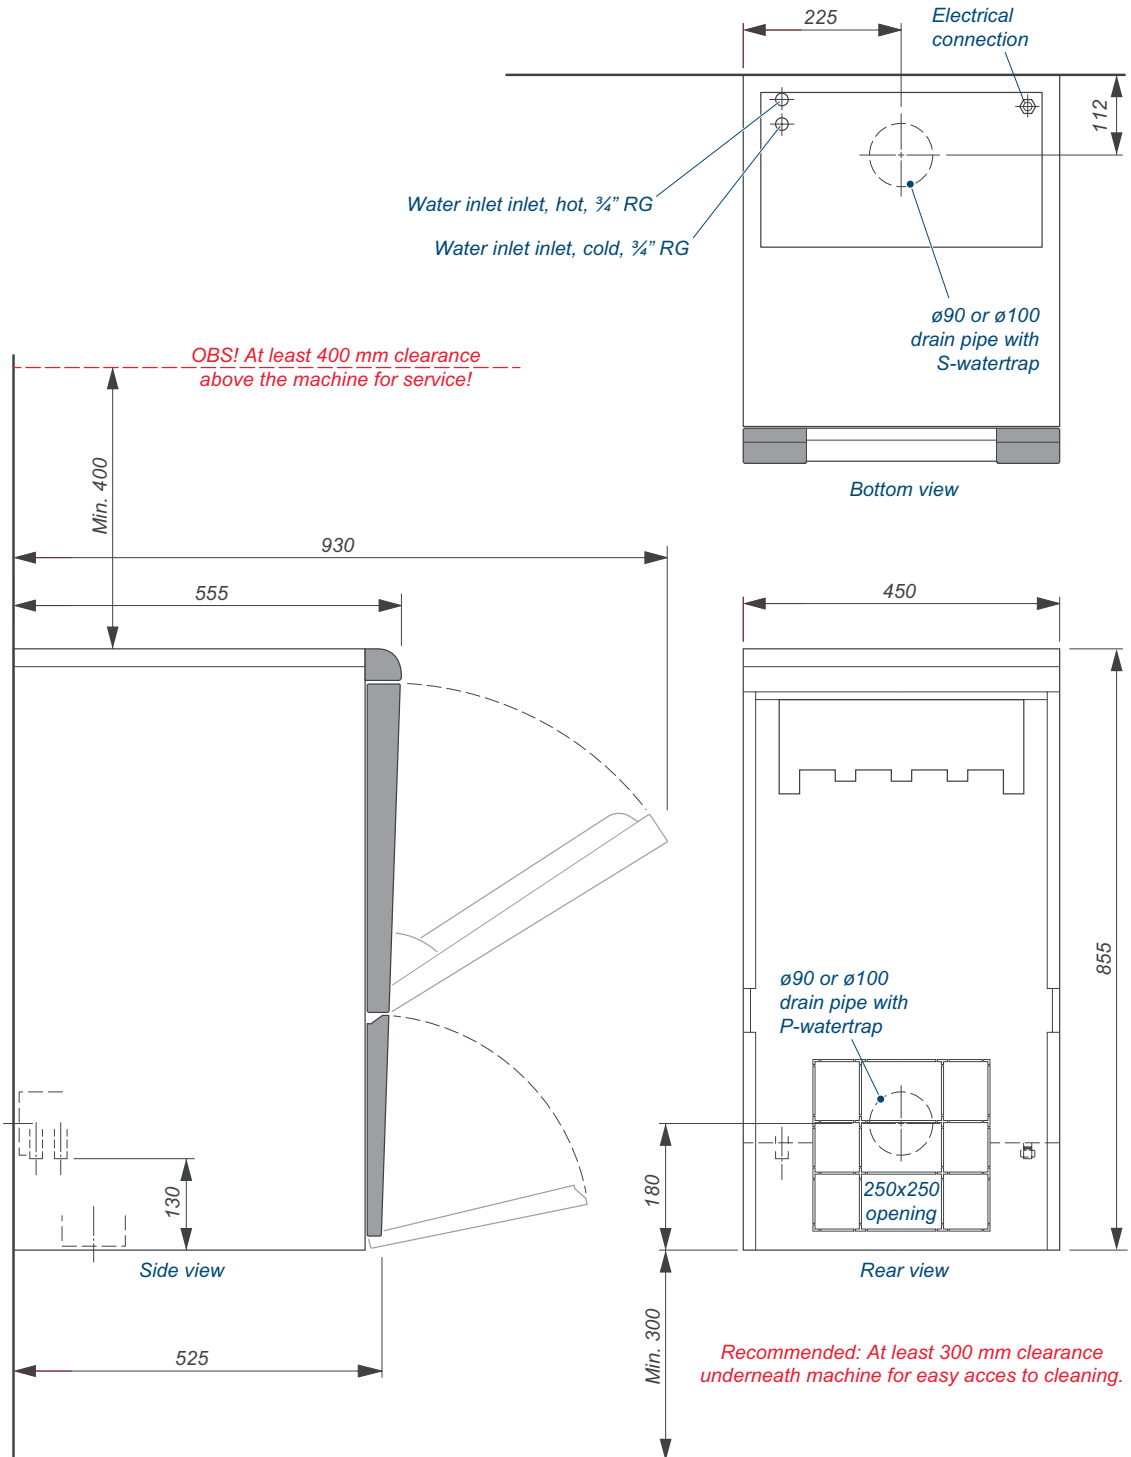

Dimensional sketch: BWD 731 wall-mounted

All measurements in mm

Dimensional sketch: BWD 731 on plinth